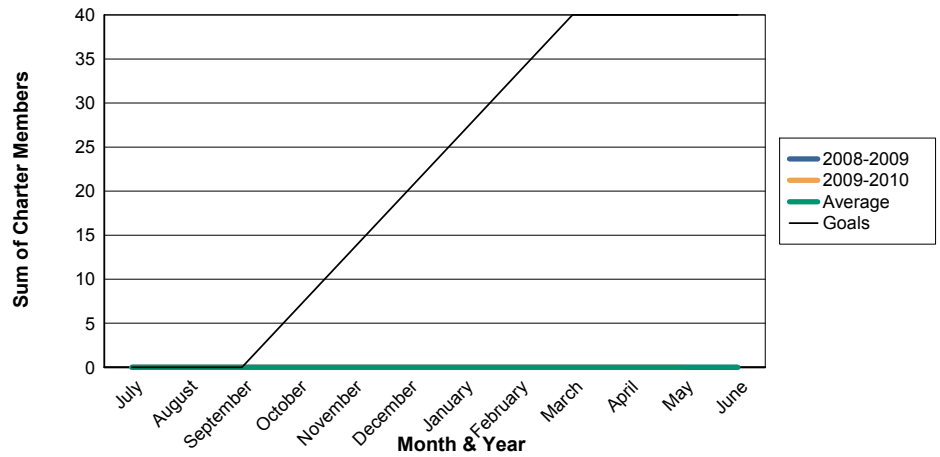

Sum of Charter Members/ Month & Year

For District 17 I