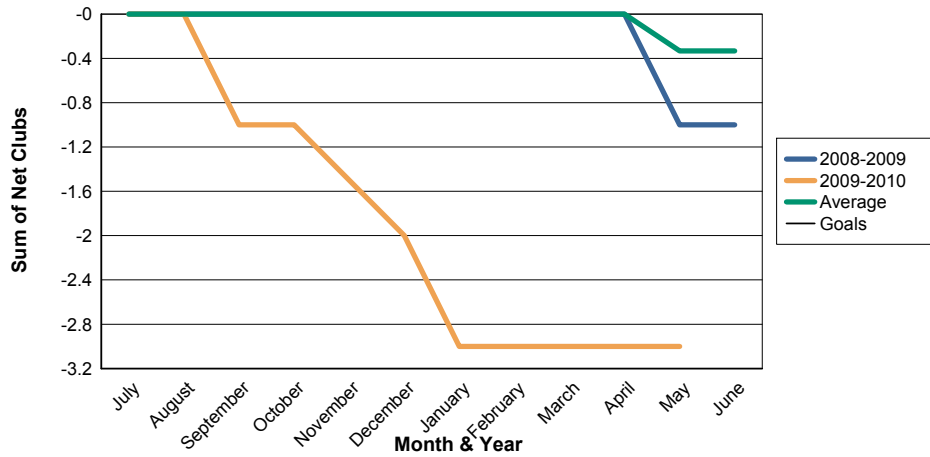

Sum of Net Clubs/ Month & Year

For District 17 I