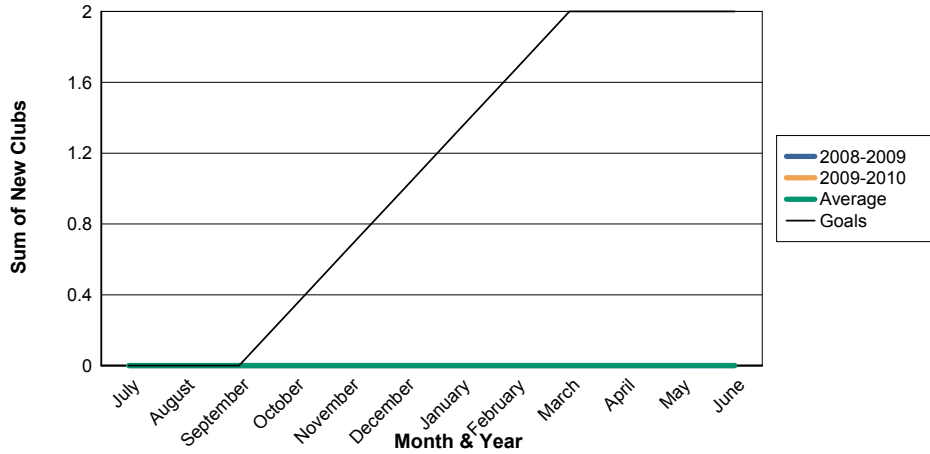

3 Year Comparisons for GMT Constitutional Area 1

By GMT District

As of May 2010

Sum of New Clubs/ Month & Year

For District 17 I

Sum of Dropped Clubs/ Month & Year

For District 17 I

Sum of Net Clubs/ Month & Year