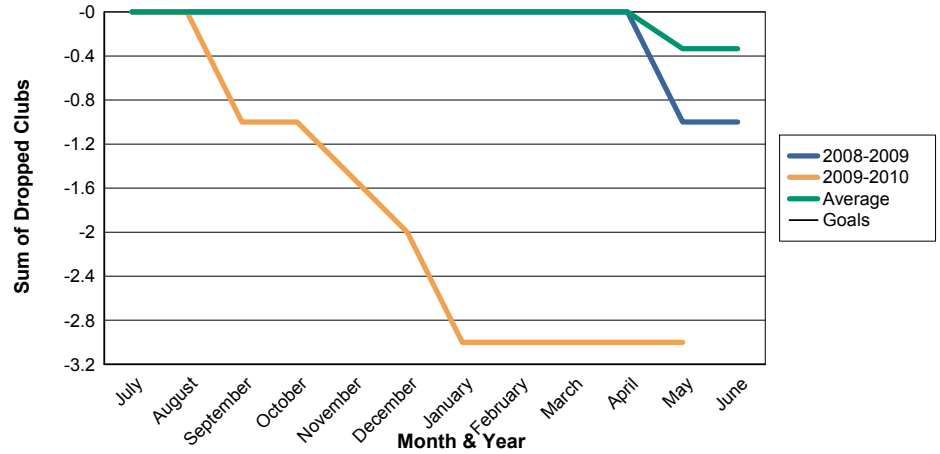

3 Year Comparisons for GMT Constitutional Area 1

By GMT District

As of May 2010

Sum of New Clubs/ Month & Year

For District 17 I

Sum of Dropped Clubs/ Month & Year

For District 17 I

Sum of Net Clubs/ Month & Year