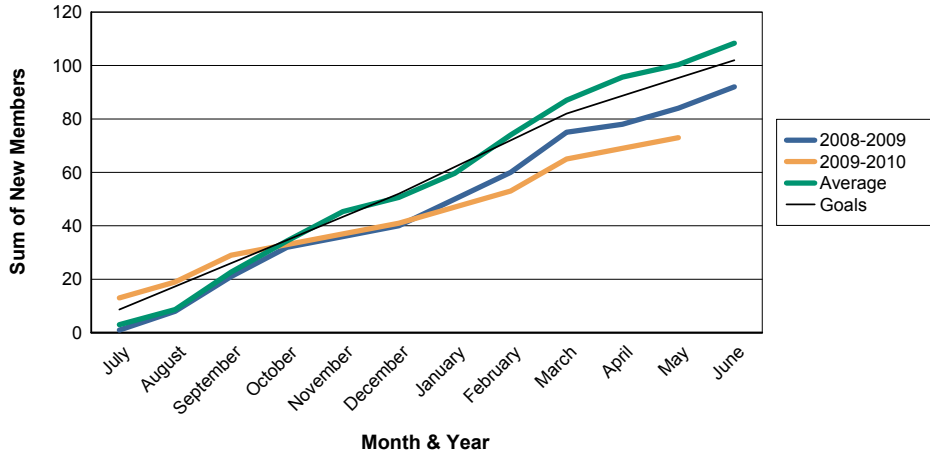

3 Year Comparisons for GMT Constitutional Area 1

By GMT District

As of May 2010

Sum of New Clubs/ Month & Year

For District 17 I

Sum of Dropped Clubs/ Month & Year

For District 17 I

Sum of Net Clubs/ Month & Year

For District 17 I

Sum of Charter Members/ Month & Year

For District 17 I

3 Year Comparisons for GMT Constitutional Area 1

By GMT District

As of May 2010

Sum of New Members/ Month & Year

For District 17 I

Sum of Dropped Members/ Month & Year

For District 17 I

Sum of Net Members/ Month & Year

For District 17 I