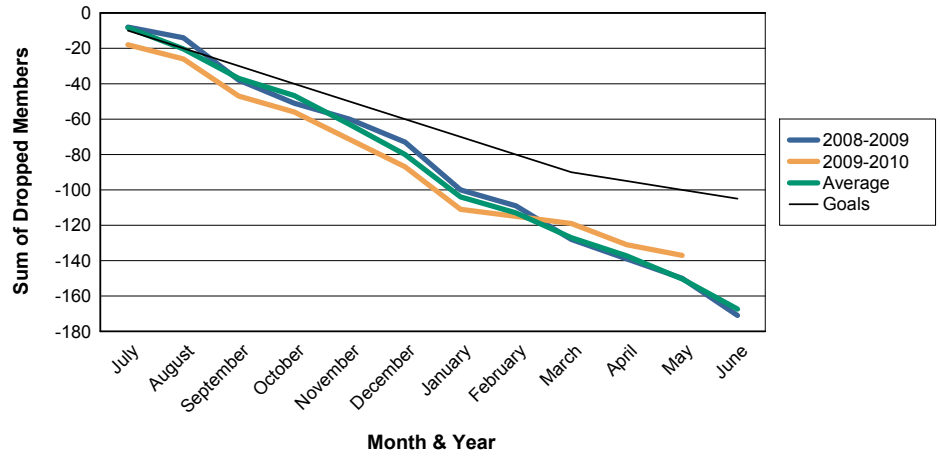

For District 17 I

Sum of Charter Members/ Month & Year

For District 17 I

3 Year Comparisons for GMT Constitutional Area 1

By GMT District

As of May 2010

Sum of New Members/ Month & Year

For District 17 I

Sum of Dropped Members/ Month & Year

For District 17 I

Sum of Net Members/ Month & Year

For District 17 I